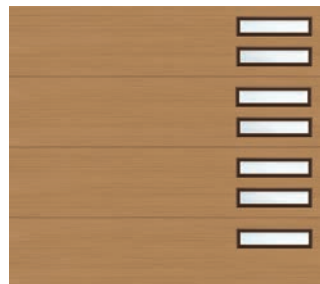

STANDARD HEIGHT

6' - 10'

COLOUR OPTIONS

Brochure colour representation may vary from true colour.

To obtain an exact colour reference, please contact a Steel-Craft dealer for colour samples.

White

Sable Grey

ELITE FINISHES

Walnut

Cedar

Charcoal

WINDOW OPTIONS

GLASS COLOUR

Available in White, Sable Grey, Espresso and Black window frames.

Clear

Satin Texture

ELITE GLASS

Bronze Tint

Dark Tint

WINDOW PLACEMENT OPTIONS

Window size available in 24"x 6"

Available in 5/8" ThermoPane.

Alignment available in Left Vertical Column, Right Vertical Column and Top Horizontal Row.