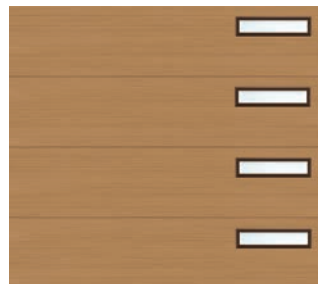

Top Section Stacked