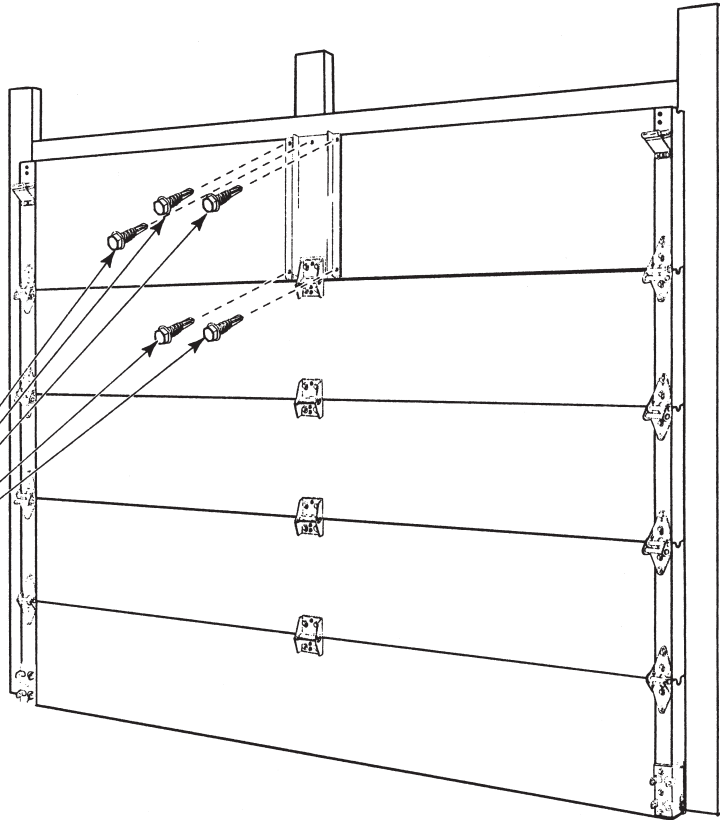

SINGLE WIDE
INSTALLATION INSTRUCTIONS

1/4" X 3/4" SELF
DRILLING SCREWS

DOUBLE WIDE
INSTALLATION INSTRUCTIONS

OPERATOR PLATE INSTALLS
UNDER SPAN BRACE

1/4" X 3/4" SELF
DRILLING SCREWS